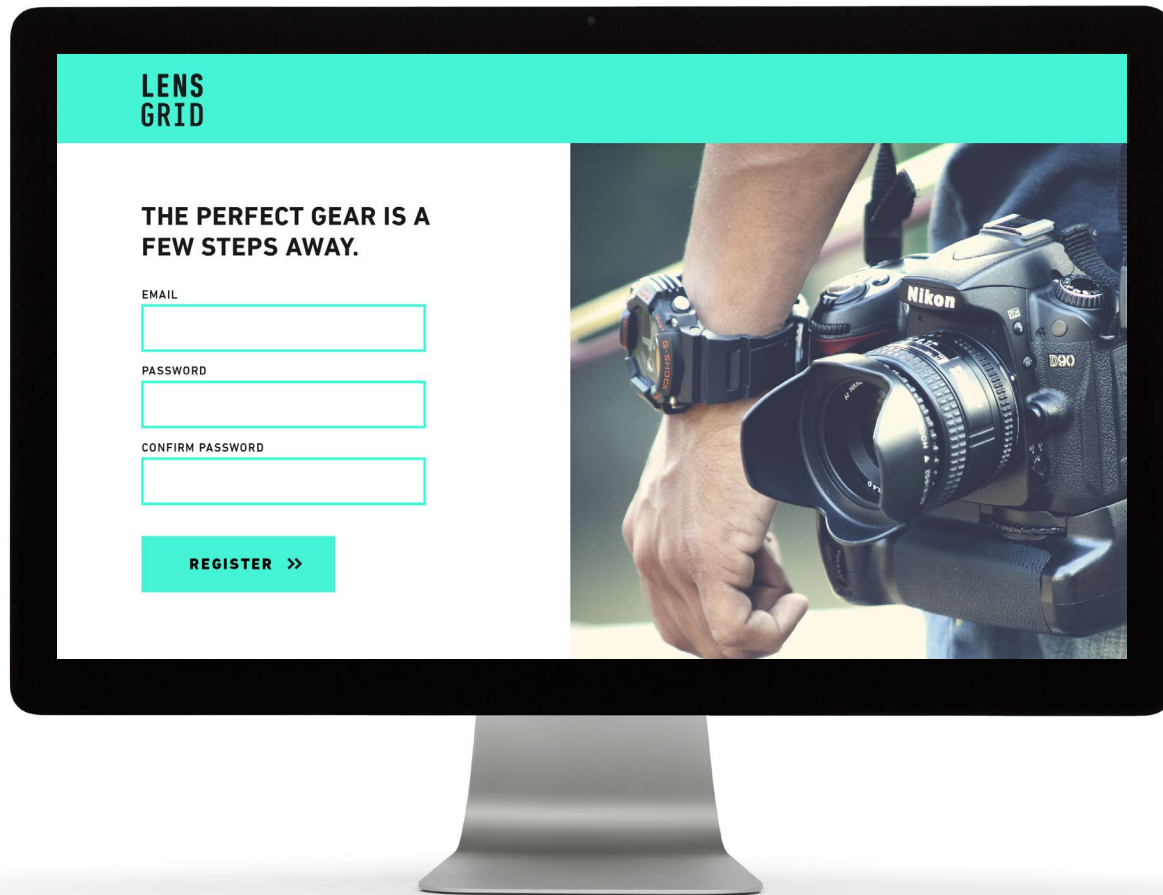

FINAL MOCKUPS: SIGN UP

SIGN UP

The Sign Up process is split between two pages to give the design a visual simplicity. Users are first asked to provide their email and password. A login link is provided in case an existing user reached this page by mistake. On the second page, the user is asked to give their first and last name, phone number, and communication preference. The sign up process is complete after the user verifies their account through email or text. On the mobile breakpoints, the images are hidden.