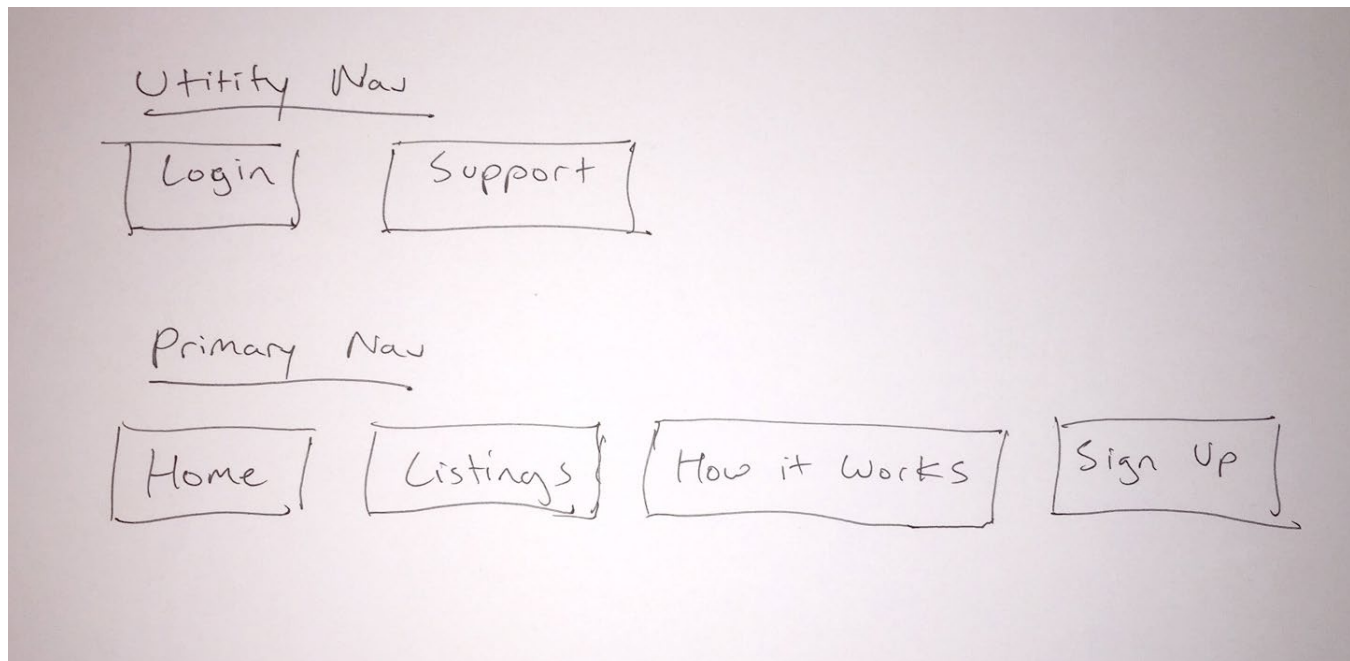

PRELIMINARY SKETCHES

SITEMAP