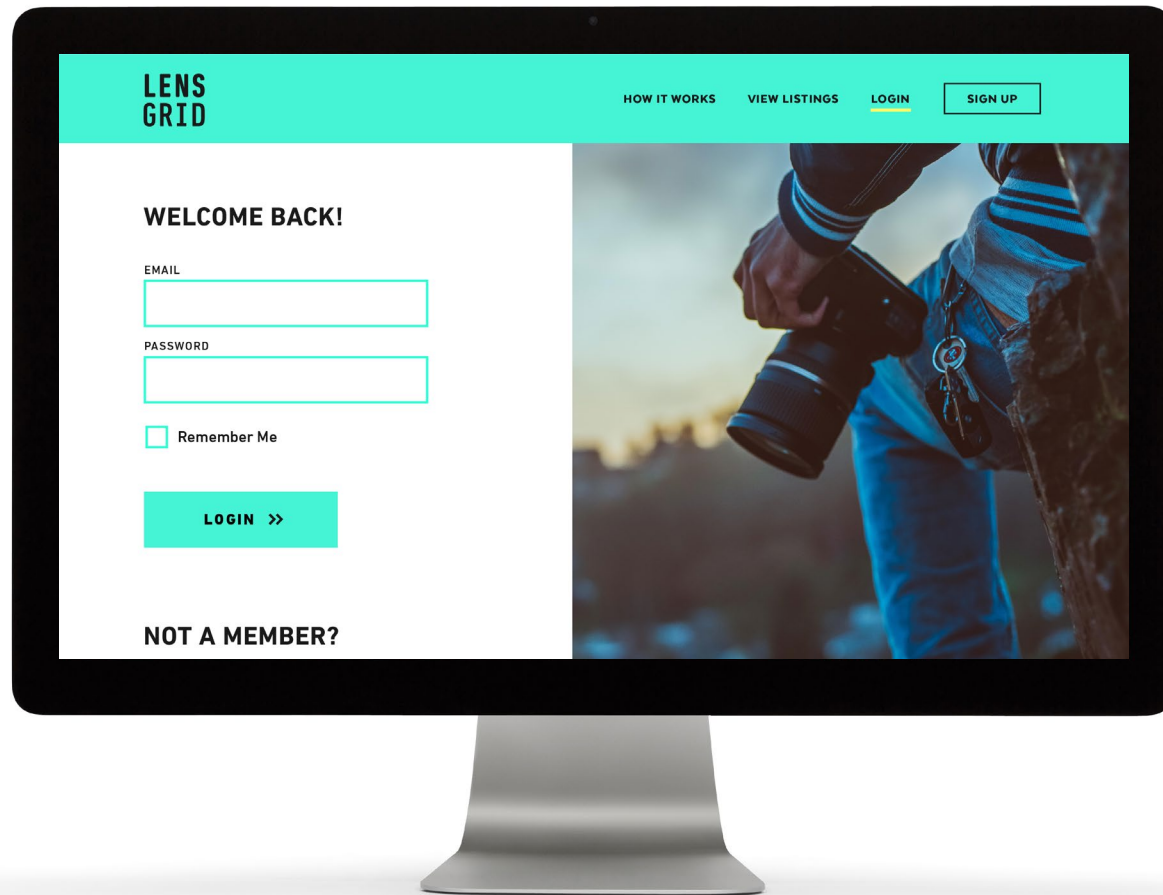

ALMOST DONE!

FIRST NAME

LAST NAME

PHONE NUMBER

COMMUNICATION PREFERENCE

Text Message Email

SEND CONFIRMATION >>

LENS GRID
©2018 LensGrid. All Rights Reserved
Terms of Use Privacy Policy

f t i

FINAL MOCKUPS: LOGIN

LOGIN

The Login page uses the same template as the Sign Up page, for a reduction in development costs. A link is provided to go to the Sign Up page in case a new user reaches this page by mistake.