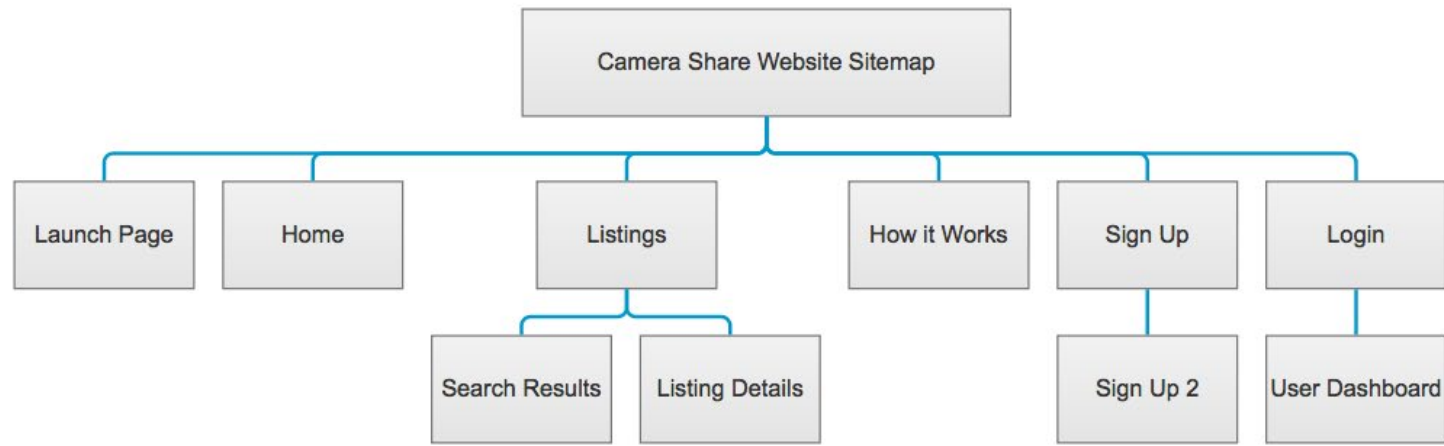

③

Low Policing Model

- Rely on user feedback and ratings for trust
- Optional insurance
- App takes lower cut

PRELIMINARY SKETCHES

WORKFLOW 1

PRELIMINARY SKETCHES

WORKFLOW 2

PRELIMINARY SKETCHES

USER INTERFACE CONCEPTS

PRELIMINARY SKETCHES

USER INTERFACE CONCEPTS (CONT)

PART
02

WIREFRAMES

AXURE SITE MAP/PAGE FLOW

LINK TO AXURE PROTOTYPE <https://9d3vy4.axshare.com/#c=2>

WIREFRAME: LAUNCH PAGE