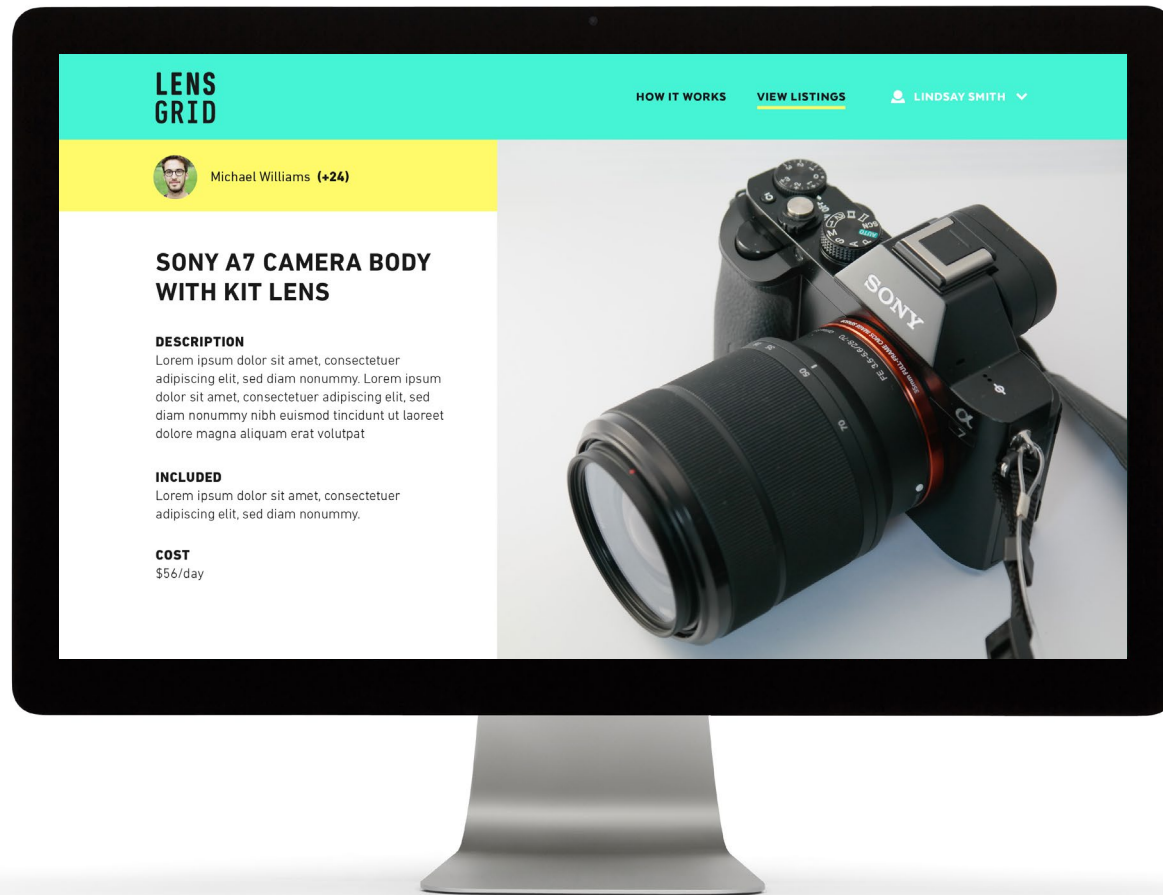

FINAL MOCKUPS: LOGIN

FINAL MOCKUPS: LISTINGS

LISTINGS

The listing page looks different depending on whether the user is logged in or not. If the user is not logged in, a large call to action appears at the top to increase conversion. The listings are also limited in quantity. If the user clicks “View All Listings” at the bottom, he/she is prompted to register. Another large call to action is located at the bottom of the page.

If the user is logged in, the listing page uses an infinite scroll design—more listings populate the page when the user scrolls to the bottom. There is also a search and filter system at the top.

FINAL MOCKUPS: RENTAL DETAILS