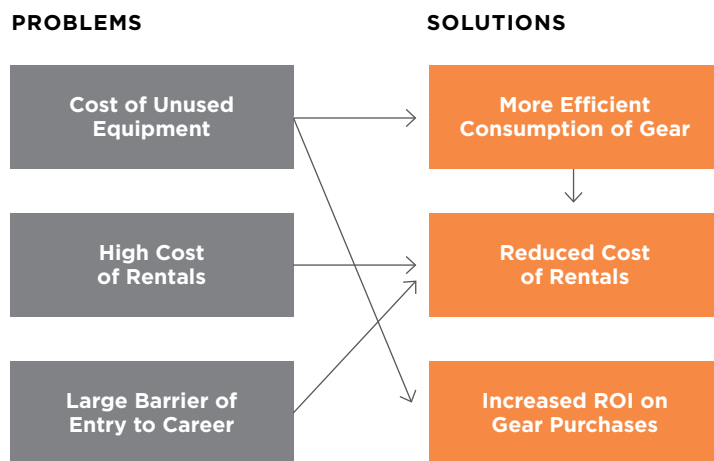

PROJECT SUMMARY

THE SOLUTION

A peer-to-peer photographic equipment platform would allow photographers to make money on their unused equipment, thereby allowing them extra return on their gear investment and lessening the hardship during slow periods. It would also lower the overall cost of equipment rentals, thereby reducing the barrier of entry for new photographers or photographers looking to expand into new specialties.

SOLUTION MAPPING

TARGET AUDIENCES

Experienced Photographers - Ages 35-55, Skews Male

Experienced photographers would use the platform to gain extra money from their vast collection of gear. They would also use the platform to rent specialized gear for certain jobs.

Aspiring Professionals - Ages 20-33, Male and Female

New professional photographers would use the platform to rent gear for jobs, reducing the barrier to entry into the industry. It would also allow them to try out expensive gear before making purchasing decisions.

Serious Amateurs - Ages 30-45, Skews Male

The platform would allow serious amateurs the ability to try out professional-grade gear for important projects.

Small Studio Heads - Ages 35-55, Skews Male

Small studio heads would use the platform to rent their unused gear. This would allow them to lessen the hardship caused by equipment and labor expenses during slow periods.