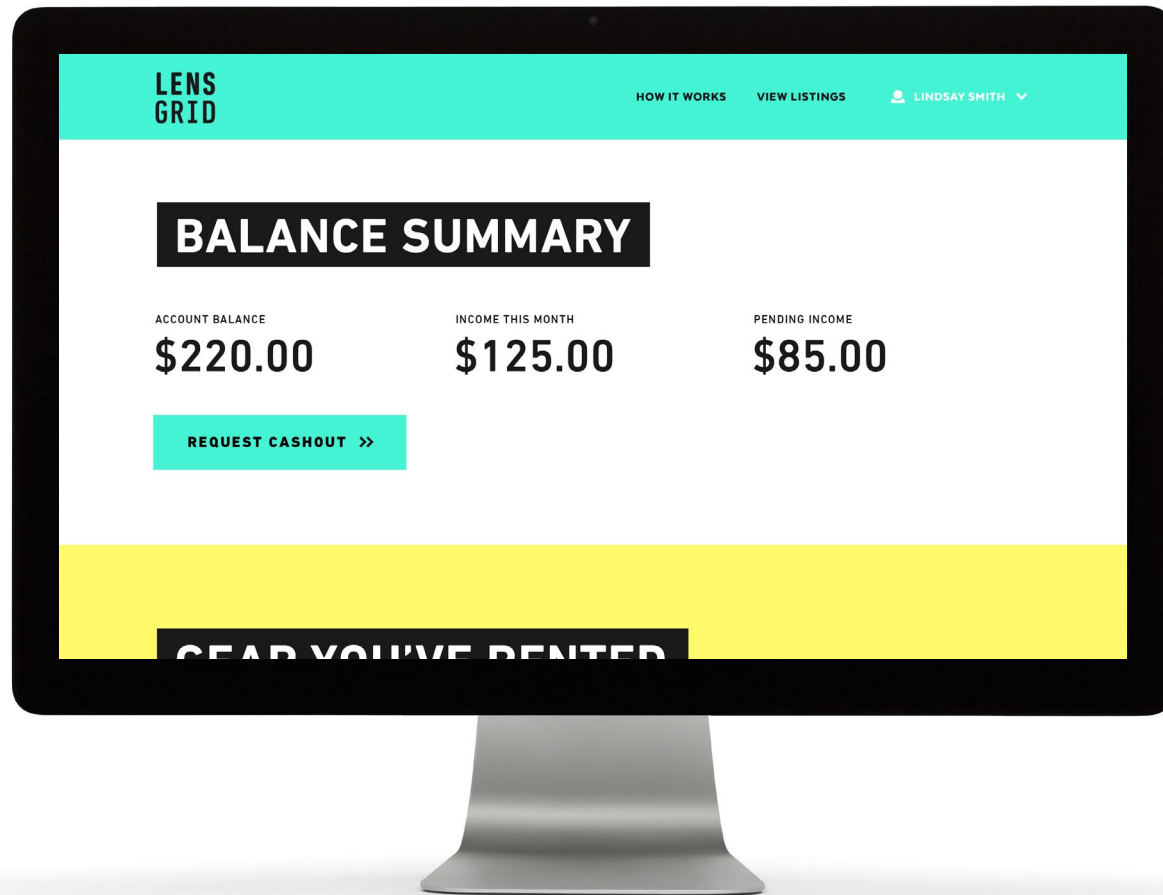

©2018 Lensed, All Rights Reserved
Terms of Use Privacy Policy

FINAL MOCKUPS: USER DASHBOARD

USER DASHBOARD

The dashboard gives the user all the information about their account activity. The first content block gives their balances and income numbers and provides a link to initiate a cash-out. The second content block gives a list of gear that the user has rented to other users with links to manage those rentals. The third content block lists the rentals that the user has purchased from other users. The last content block lists all the gear listings that the user has active.