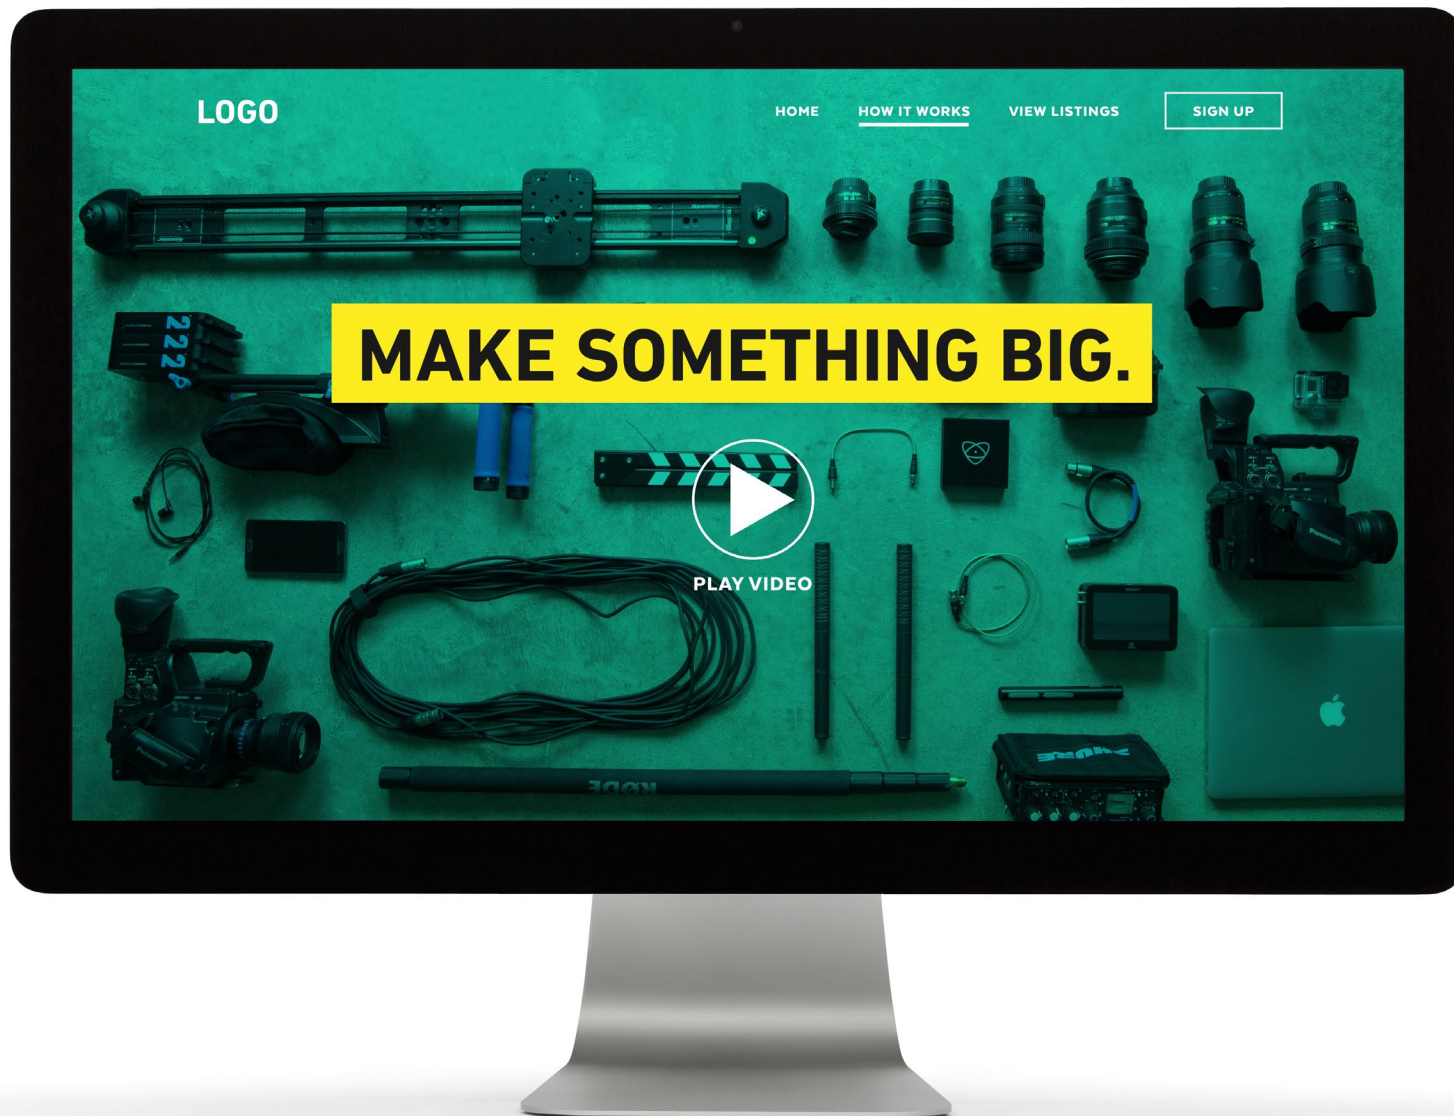

THE FEATURES

01

LIST YOUR GEAR

Lorem ipsum dolor sit amet, consectetur adipiscing elit, sed diam nonummy nibh.

PRELIMINARY MOCKUPS

PRELIMINARY MOCKUPS

PRELIMINARY MOCKUPS

FINAL MOCKUPS: LAUNCH PAGE

LAUNCH PAGE

The Launch Page uses a large banner photograph that fills the browser window. H1 text has a special highlight effect that is used throughout the site.

FINAL MOCKUPS: LAUNCH PAGE

FINAL MOCKUPS: HOME

HOME

The Homepage, called “How It Works” on the site, uses a large banner video that fills the browser viewport for desktop breakpoints. All UI elements disappear when the video is played. After the banner, there is a content block to explain the process in a step by step manner. Then, comes a content block to summarize some of the special features of the platform using icons. Last, is a Call to Action content block that urges users to sign up.