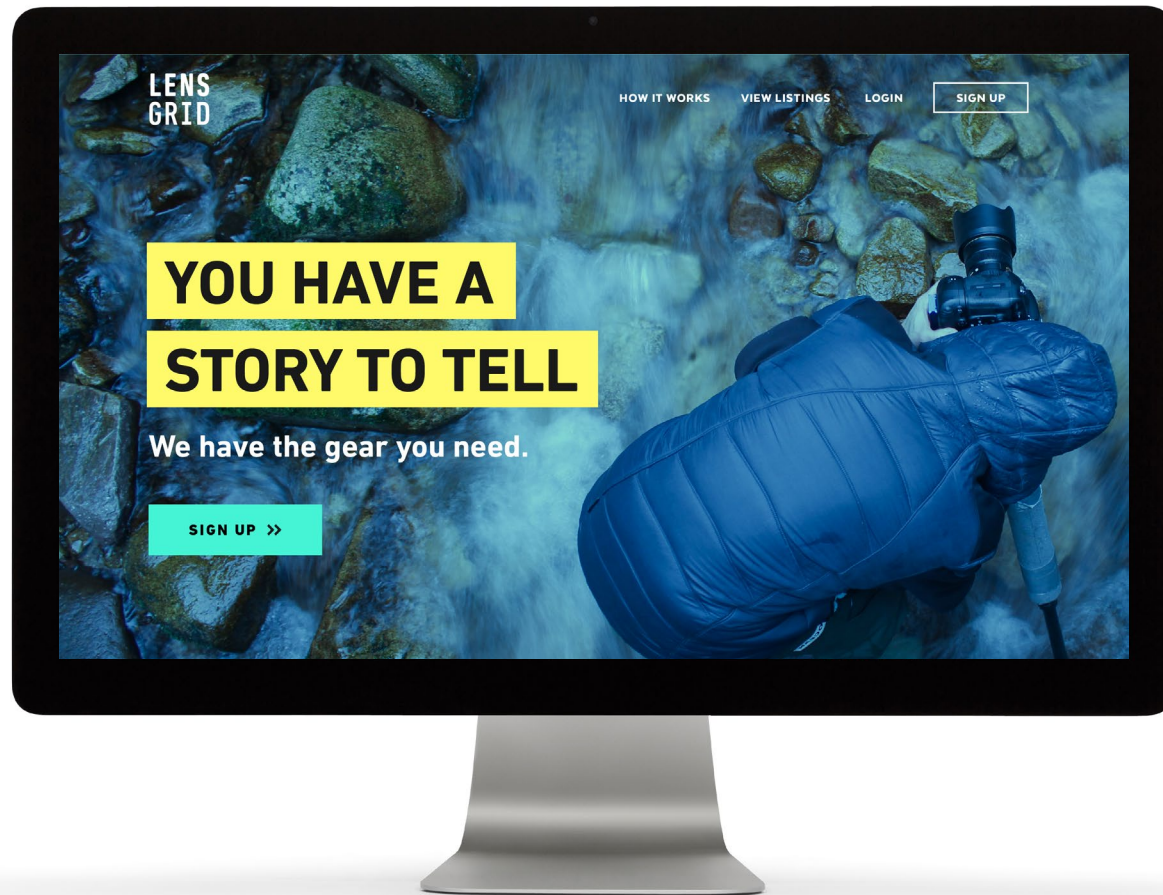

THE FEATURES

01

LIST YOUR GEAR

Lorem ipsum dolor sit amet, consectetur adipiscing elit, sed diam nonummy nibh.

PRELIMINARY MOCKUPS

PRELIMINARY MOCKUPS

PRELIMINARY MOCKUPS

FINAL MOCKUPS: LAUNCH PAGE

LAUNCH PAGE

The Launch Page uses a large banner photograph that fills the browser window. H1 text has a special highlight effect that is used throughout the site.

FINAL MOCKUPS: LAUNCH PAGE

FINAL MOCKUPS: HOME