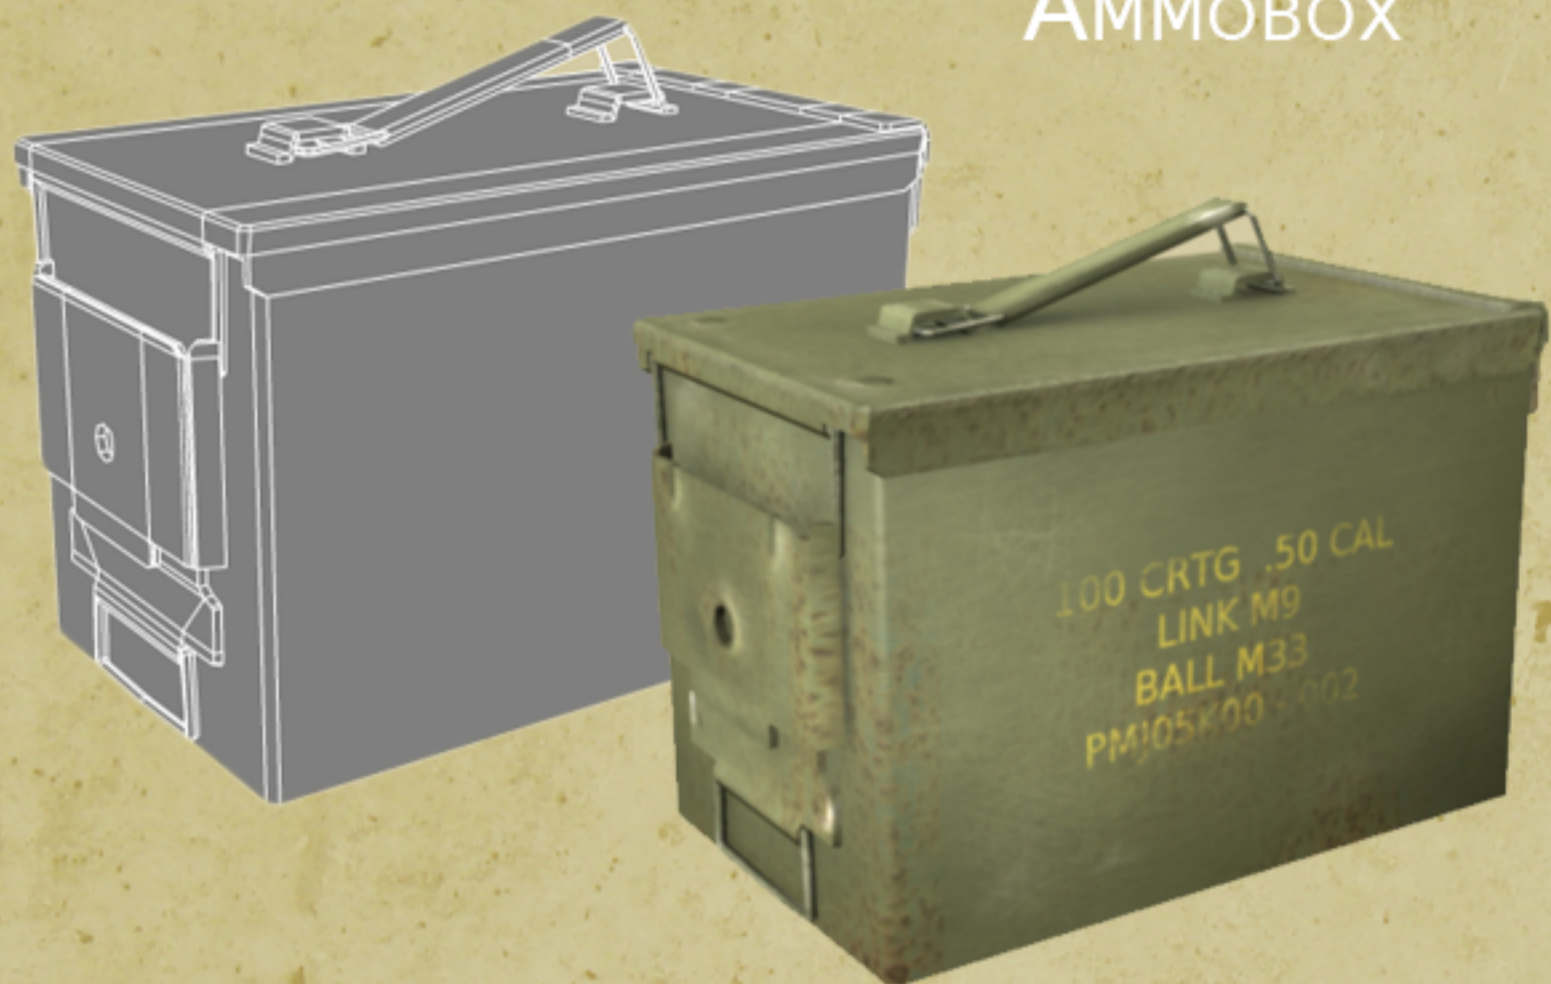

PORTFOLIO FLATBOOK

ELYSE BROMSER-KLOEDEN
ITGM 240

SCENE ASSETS

AMMOBOX

BOTTLE

PILLOW

TABLE

SCENE ASSETS

MARKET STALL

FISH BAG

MARKET BIN

TREE