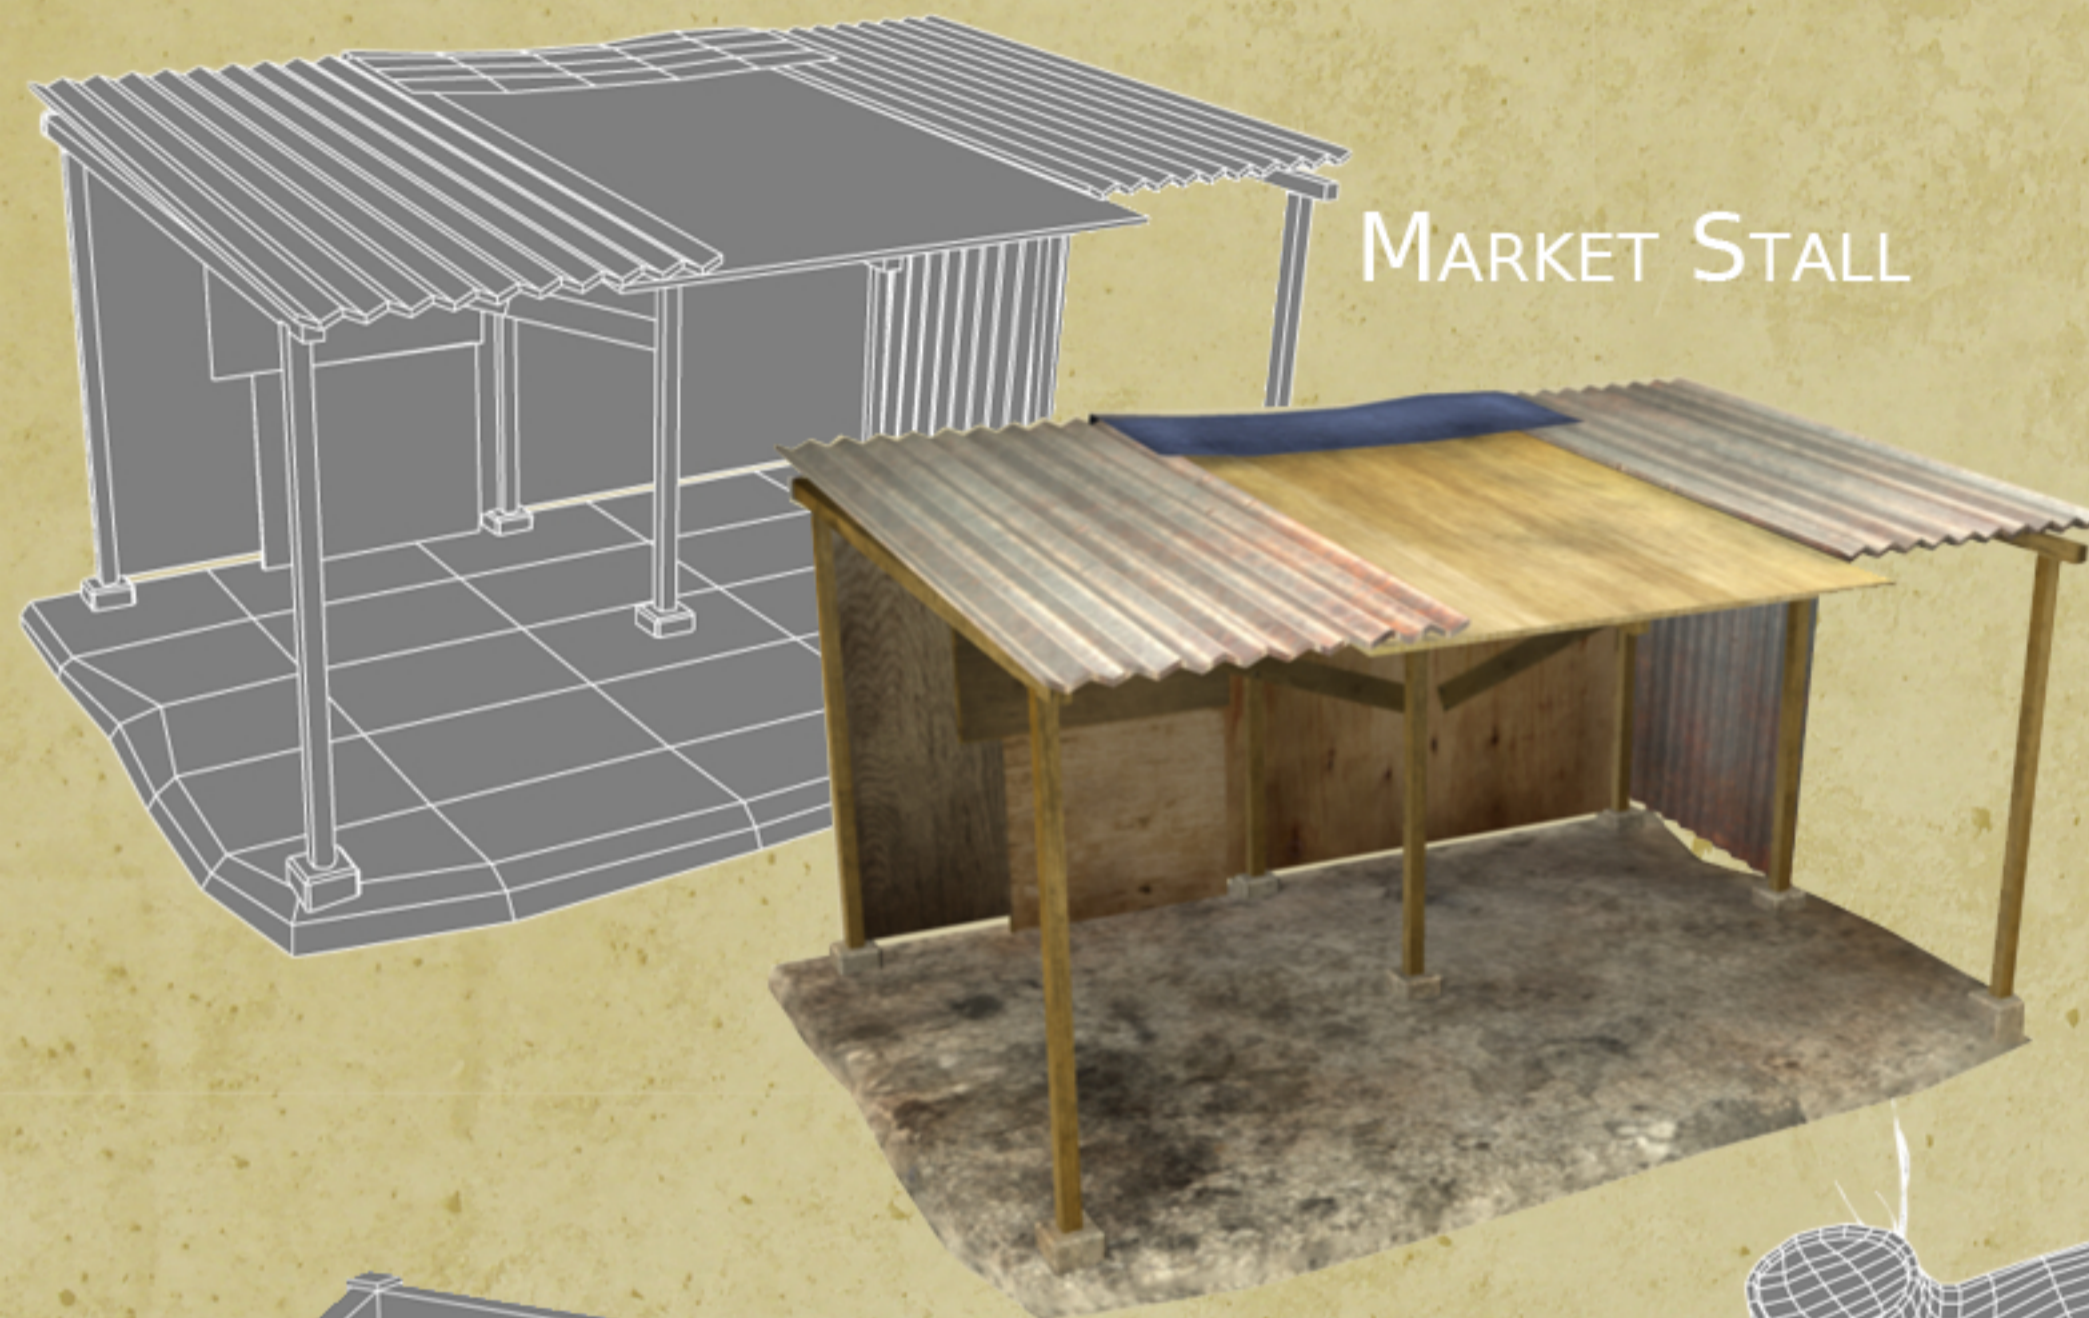

PORTFOLIO FLATBOOK

ELYSE BROMSER-KLOEDEN
ITGM 240

SCENE ASSETS

AMMOBOX

BOTTLE

PILLOW

TABLE

SCENE ASSETS

MARKET STALL

FISH BAG

MARKET BIN

TREE